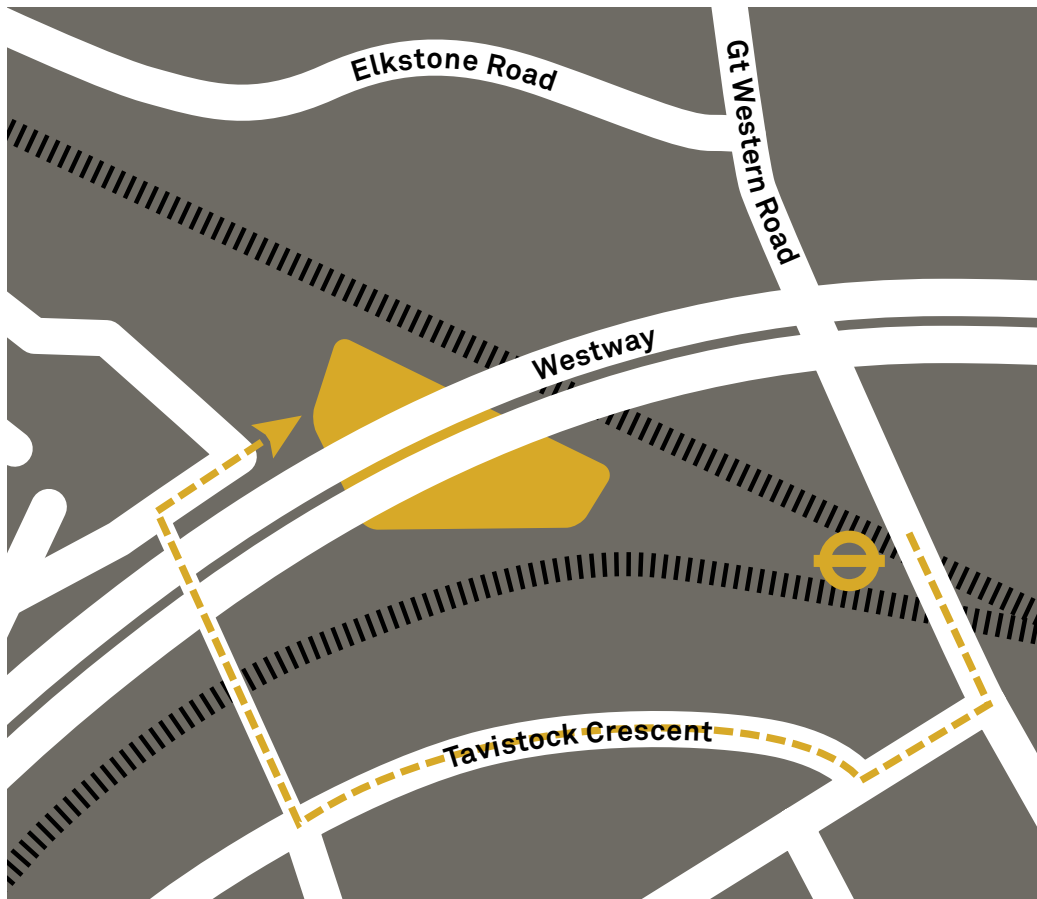

Find us

By tube

- from Westbourne Park tube station
- on leaving the station turn right
 - turn right again into Tavistock Crescent
 - follow the footpath until you get to a pub
 - turn right and cross the pedestrian foot-bridge
 - turn right to face Westbourne Studios purple building with wooden door under the Westway

By car

- from Great Western Road
- turn into Tavistock Road (by Westbourne Park tube)
 - take second right into St Lukes Road
 - park at pay and display meters in Tavistock Crescent
 - cross the pedestrian footbridge by the pub
 - turn right to face Westbourne Studios purple building with wooden door under the Westway